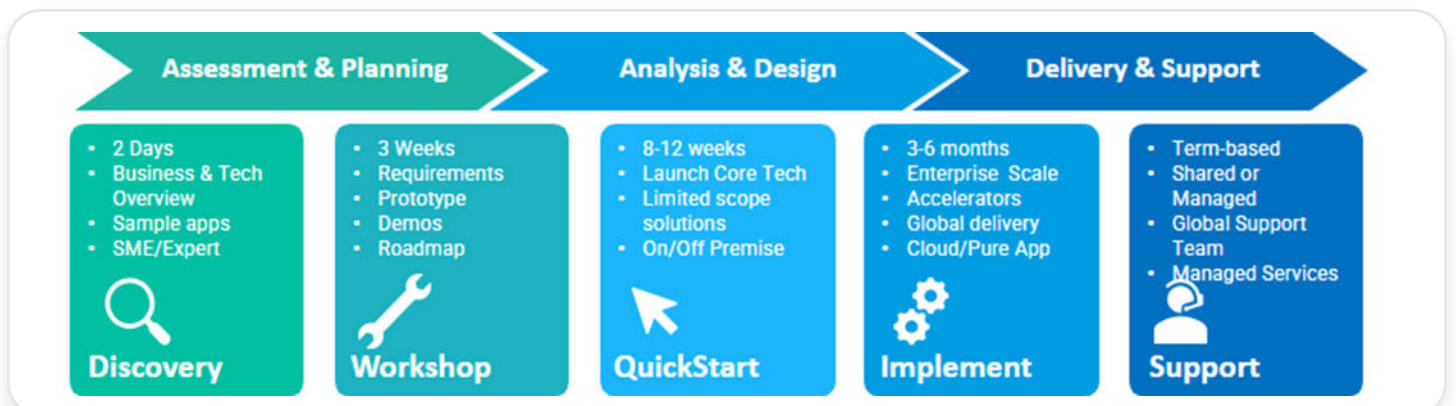

Embark on a Seamless Journey to AWS Cloud with IBM

In today's ever-evolving digital landscape, the transition to cloud computing is no longer an option; it's a necessity. Innova Solutions understands the challenges and opportunities that lie ahead for enterprises seeking to transform their IBM Infrastructure into the dynamic and flexible AWS Cloud environment. As your trusted partner, we offer a comprehensive suite of services to help your organization navigate through this critical modernization journey.

Value Proposition

Innova Solutions is committed to delivering unmatched value in the modernization of your IBM infrastructure to AWS Cloud.

Innova Solutions' Cloud Migration Solutions

Delivery Model

Strategic Workshops to Accelerate Your Modernization Journey