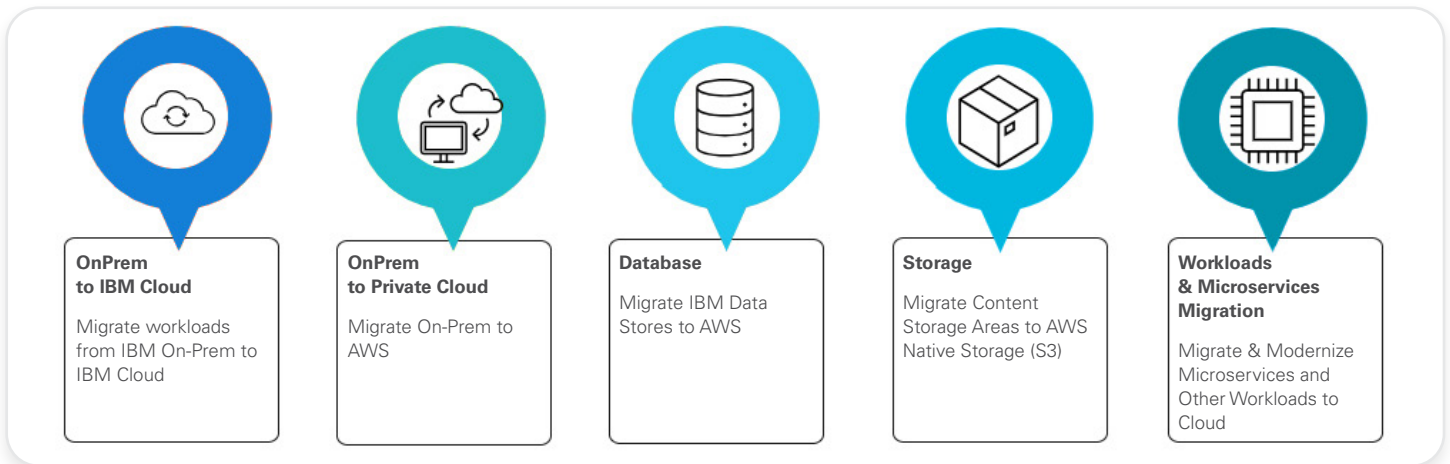

Embark on a Seamless Journey to AWS Cloud with IBM

In today's ever-evolving digital landscape, the transition to cloud computing is no longer an option; it's a necessity. Innova Solutions understands the challenges and opportunities that lie ahead for enterprises seeking to transform their IBM Infrastructure into the dynamic and flexible AWS Cloud environment. As your trusted partner, we offer a comprehensive suite of services to help your organization navigate through this critical modernization journey.

Value Proposition

Innova Solutions is committed to delivering unmatched value in the modernization of your IBM infrastructure to AWS Cloud.

Innova Solutions' Cloud Migration Solutions

Delivery Model

Strategic Workshops to Accelerate Your Modernization Journey

Innova Solutions Cloud Modernization Accelerators

Design Librarian	eDocRobo Migrator	CloudExpress Deployer
Creation of accurate, usable, and complete documentation in seconds.	Seamless migration of a high-volume content.	Rapid migration and modernization of IBM Systems.

Scalability: Easily scale your IBM infrastructure up or down to meet the changing business demands. The elastic infrastructure of AWS ensures that you can manage increased workloads during peak times without compromising on the performance.